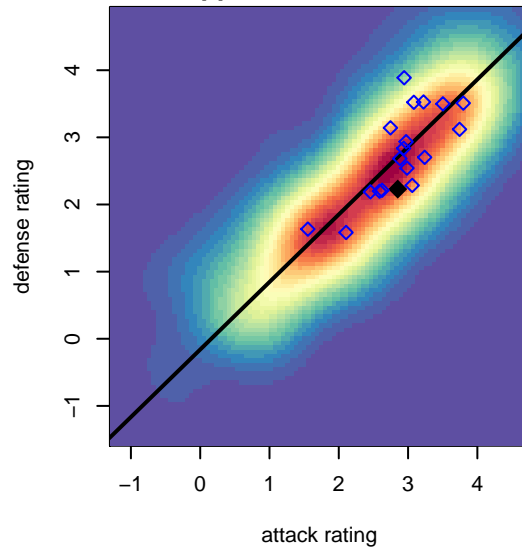

**attack and defense rating
relative to others at age
and all opponents in last 13 months**