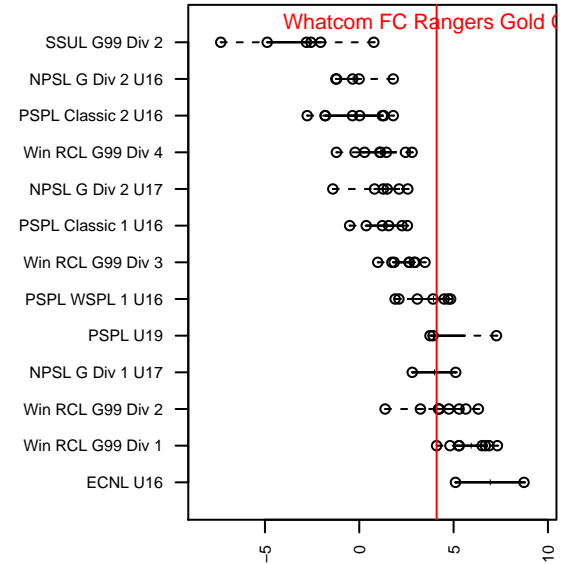

**attack and defense rating
relative to others at age
and all opponents in last 13 months**