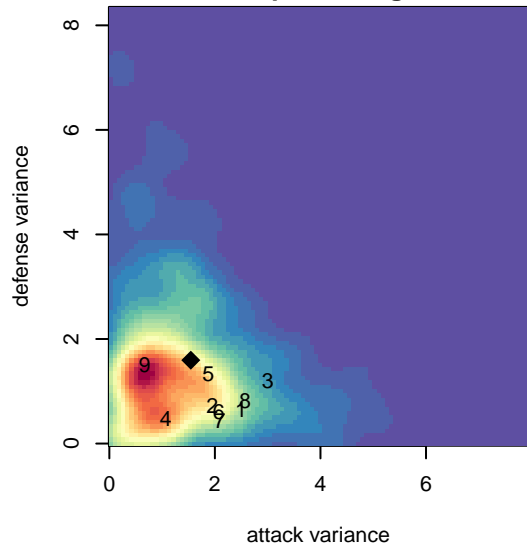

Whatcom FC Rangers Gold G99

Whatcom FC Rangers
 Bellingham, WA
 G99 total strength=1533
 attack=17.3 defense=9.29
 fall league = Win RCL G99 Div 1
 notes= Ronney 2013

alt names used:
 WFC Rangers GU99 Gold
 Whatcom FC Ra – GU99 Gold
 Whatcom FC Ra – GU99 Gold
 Whatcom FC Ra – GU99 Gold

Venues played:
 2015 Pacific Coast Challenge U16–17
 2015 AstroTurf Showcase GU16 DE
 2015 Win RCL G99 Div 1
 2015 WYS Presidents Cup G99 Division 1

**attack and defense variance (black dot)
relative to other teams
and top 10 in region**