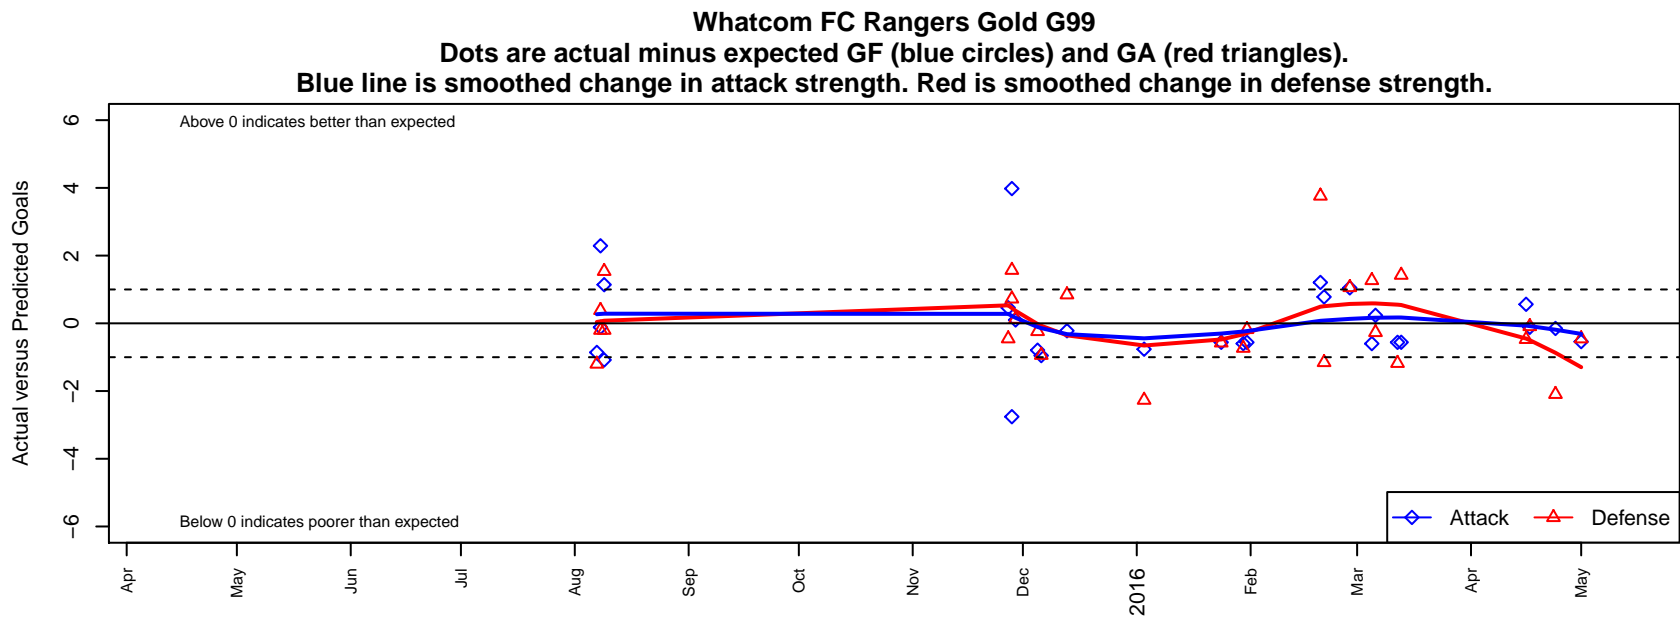

Whatcom FC Rangers Gold G99

Whatcom FC Rangers
 Bellingham, WA
 G99 total strength=1533
 attack=17.3 defense=9.29
 fall league = Win RCL G99 Div 1
 notes= Ronney 2013

alt names used:
 WFC Rangers GU99 Gold
 Whatcom FC Ra – GU99 Gold
 Whatcom FC Ra – GU99 Gold
 Whatcom FC Ra – GU99 Gold

Venues played:
 2015 Pacific Coast Challenge U16–17
 2015 AstroTurf Showcase GU16 DE
 2015 Win RCL G99 Div 1
 2015 WYS Presidents Cup G99 Division 1

**attack and defense variance (black dot)
relative to other teams
and top 10 in region**